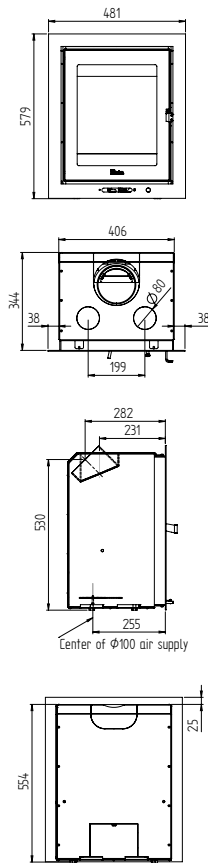

Heta Inspire 40 Flat wall insert Matt Black

Heta Inspire 40 Flat floor model Matt Black

Classic floor model

Flat floor model

Flat wall insert

Hidden wall insert

Nominal heat output kW 4
Output range kW 2-6
Heating area m2 20-80
Weight 67-80 kg
Efficiency 84%
Flue outlet ø 125 mm / 5"

Heta Inspire 45H
Matt Black

Technical Data Inspire 45 / 45H

Nominal heat output kW	4,9
Output range kW	2,5-7
Heating area m2	25-90
Height	555 / 855 mm
Width	540 mm
Depth	377 mm
Weight	80 / 106 kg
Efficiency	84%
Flue outlet ø	125 mm
Dist. to flam. materials	
At the sides	300 mm
Behind the stove	195 / 150 mm

Technical Data

Nominal heat output kW	4,9
Output range kW	2-6
Heating area m2	20-80
Height	585 / 855 mm
Width	460 mm
Depth	367 mm
Weight	74 / 92 kg
Efficiency	81%
Flue outlet ø	125 mm
Dist. to flam. materials	
At the sides	340 / 400 mm
Behind the stove	120 / 190 mm