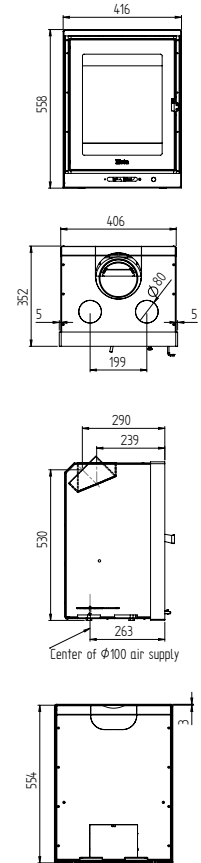

Heta Inspire 40 Flat wall insert Matt Black

Heta Inspire 40 Flat floor model Matt Black

Classic floor model

Flat floor model

Flat wall insert

Hidden wall insert

Nominal heat output kW 4
Output range kW 2-6
Heating area m2 20-80
Weight 67-80 kg
Efficiency 84%
Flue outlet ø 125 mm / 5"

Heta Inspire 45H
Matt Black

Technical Data Inspire 45 / 45H

Nominal heat output kW	4,9
Output range kW	2,5-7
Heating area m2	25-90
Height	555 / 855 mm
Width	540 mm
Depth	377 mm
Weight	80 / 106 kg
Efficiency	84%
Flue outlet ø	125 mm
Dist. to flam. materials	
At the sides	300 mm
Behind the stove	195 / 150 mm

Technical Data

Nominal heat output kW	4,9
Output range kW	2-6
Heating area m2	20-80
Height	585 / 855 mm
Width	460 mm
Depth	367 mm
Weight	74 / 92 kg
Efficiency	81%
Flue outlet ø	125 mm
Dist. to flam. materials	
At the sides	340 / 400 mm
Behind the stove	120 / 190 mm