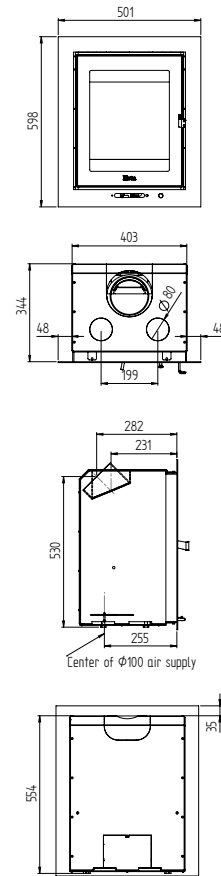

Heta Inspire 40 Flat wall insert Matt Black

Heta Inspire 40 Flat floor model Matt Black

Classic floor model

Flat floor model

Flat wall insert

Hidden wall insert

Nominal heat output kW 4
Output range kW 2-6
Heating area m2 20-80
Weight 67-80 kg
Efficiency 84%
Flue outlet ø 125 mm / 5"

Heta Inspire 45H
Matt Black

Technical Data Inspire 45 / 45H

Nominal heat output kW	4,9
Output range kW	2,5-7
Heating area m2	25-90
Height	555 / 855 mm
Width	540 mm
Depth	377 mm
Weight	80 / 106 kg
Efficiency	84%
Flue outlet ø	125 mm
Dist. to flam. materials	
At the sides	300 mm
Behind the stove	195 / 150 mm

Technical Data

Nominal heat output kW	4,9
Output range kW	2-6
Heating area m2	20-80
Height	585 / 855 mm
Width	460 mm
Depth	367 mm
Weight	74 / 92 kg
Efficiency	81%
Flue outlet ø	125 mm
Dist. to flam. materials	
At the sides	340 / 400 mm
Behind the stove	120 / 190 mm