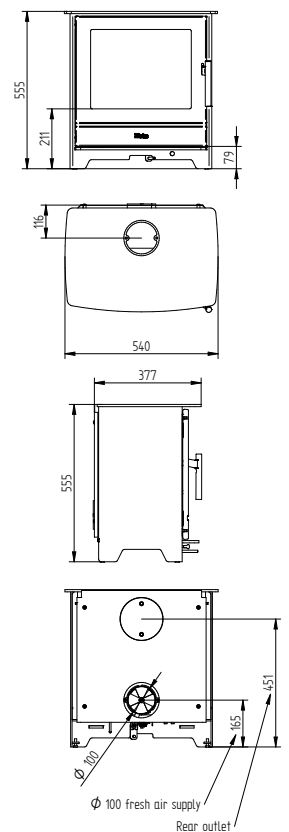

Heta Inspire 45

The Inspire 45 offers a remarkable 84% efficiency and is designed to burn wood or smokeless fuel and provides a beautiful view of the fire burning impressively through the wide cast iron door. Watch in wonderment as the flames gently twist and turn and lazily disappear out of the fire box as the wood fuel gently crackles and burns whilst enjoying the beautiful warming and controllable heat that this stove produces.

Features include a single lever air control to give an accurate and precise control of the fire. Heta's CLEAN BURN combustion technology, secondary air wash to keep the glass spotlessly clean, riddling cast iron grate.

Robust 5mm steel construction with cast iron door and fitted with fresh air supply to allow the stove to be fitted directly to an outside air supply. Perfect for installation into highly insulated homes.

Technical Data Inspire 45 / 45H

Nominal heat output kW	4,9
Output range kW	2,5-7
Heating area m2	25-90
Height	555 / 855 mm
Width	540 mm
Depth	377 mm
Weight	80 / 106 kg
Efficiency	84%
Flue outlet ø	125 mm
Dist. to flam. materials	
At the sides	300 mm
Behind the stove	195 / 150 mm

Cast iron door	Matt Black
Enamel	Black
(door colour options)	Grey
	White
	Antique
	Red
	Majolica Brown
	Green
	Dark Green
	Blue

Approvals	EN13240 & SCA
Warranty	5 years