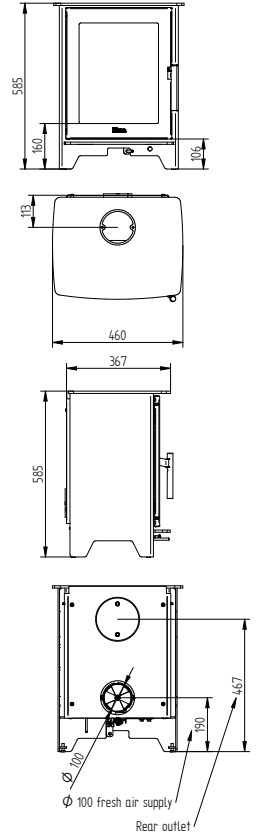

Inspire 40 / 40H

Cast iron door	Matt Black
Enamel	Black
(door colour options)	Grey
	White
	Antique
	Red
	Majolica Brown
	Green
	Dark Green
	Blue

EN13240 & SCA
5 years

Made in Denmark