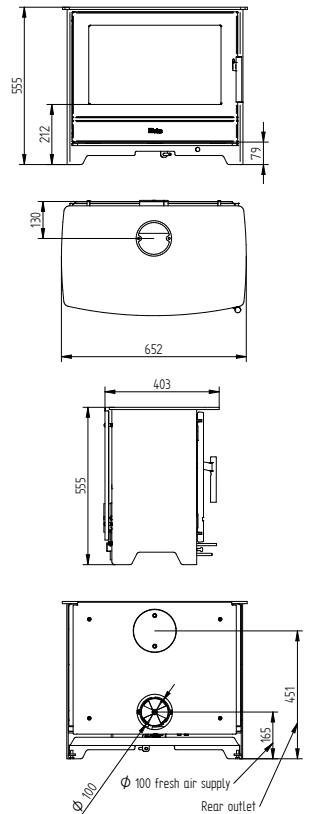

Heta Inspire 55

The Inspire 55 is the newest model to the Inspire series. Combined with the same modern stylish design of the Inspire 40 and 45. The larger viewing window creates the perfect setting, to view the CLEAN BURN combustion, thanks to Heta's warm airwash technology. The glass is set in a Heta embedded cast iron door, also available enamelled in 9 different colours.

This multi-fuel stove boasts 80% efficiency, while putting out 6,3 nominal kW (range 4,5kW to 10kW). Features of the Inspire 55 are, wide fire chamber to fit 50cm logs, single lever air control for efficient and effective burning and a cast iron riddling grate. The Inspire 55 also has the ability to be fitted with a fresh air supply, for new homes or where required.

Technical Data

Nominal heat output kW	6,3
Output range kW	4,5-10
Heating area m2	30-110
Height	555 / 910 mm
Width	652 mm
Depth	403 mm
Weight	108 / 131 kg
Efficiency	80%
Flue outlet ø	125 mm
Dist. to flam. materials	
At the sides	420 mm
Behind the stove	220 / 150 mm

Cast iron	Matt Black
Enamel	Black
	Grey
	White
	Antique
	Red
	Majolica Brown
	Green
	Dark Green
	Blue

Approvals	EN13240 & SCA
Warranty	5 years