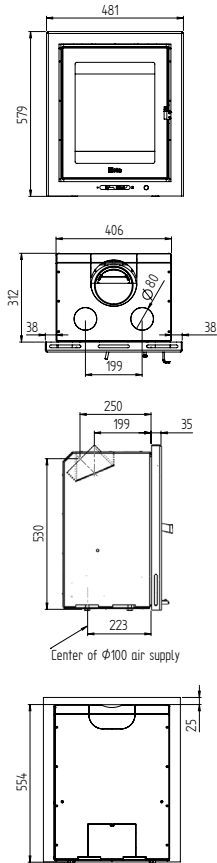

Heta Inspire 40 Flat wall insert Matt Black

Heta Inspire 40 Flat floor model Matt Black

Classic floor model

Flat floor model

Flat wall insert

Hidden wall insert

Nominal heat output kW 4
Output range kW 2-6
Heating area m2 20-80
Weight 67-80 kg
Efficiency 84%
Flue outlet ø 125 mm / 5"

Heta Inspire 45H
Matt Black

Technical Data Inspire 45 / 45H

Nominal heat output kW	4,9
Output range kW	2,5-7
Heating area m2	25-90
Height	555 / 855 mm
Width	540 mm
Depth	377 mm
Weight	80 / 106 kg
Efficiency	84%
Flue outlet ø	125 mm
Dist. to flam. materials	
At the sides	300 mm
Behind the stove	195 / 150 mm

Technical Data

Nominal heat output kW	4,9
Output range kW	2-6
Heating area m2	20-80
Height	585 / 855 mm
Width	460 mm
Depth	367 mm
Weight	74 / 92 kg
Efficiency	81%
Flue outlet ø	125 mm
Dist. to flam. materials	
At the sides	340 / 400 mm
Behind the stove	120 / 190 mm