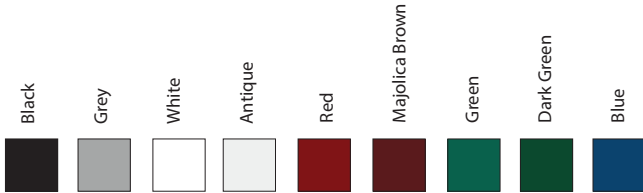

Cast iron door	Matt Black
Enamel	Black
(door colour options)	Grey
	White
	Antique
	Red
	Majolica Brown
	Green
	Dark Green
	Blue

Approvals	EN13240 & SCA
Warranty	5 years

Heta Inspire 40

The Inspire 40 multifuel stove offers a stunning 81% efficiency and is built to the exact same specification as its larger brother, the Inspire 45. With its clean and modern styling and portrait design, it is an ideal choice of stove for installation into many fireplace settings or used in a freestanding situation.

Cast iron door
Enamel

(door colour options)

Approvals
Warranty

Inspire 40 / 40H

Cast iron door	Matt Black
Enamel	Black
(door colour options)	Grey
	White
	Antique
	Red
	Majolica Brown
	Green
	Dark Green
	Blue