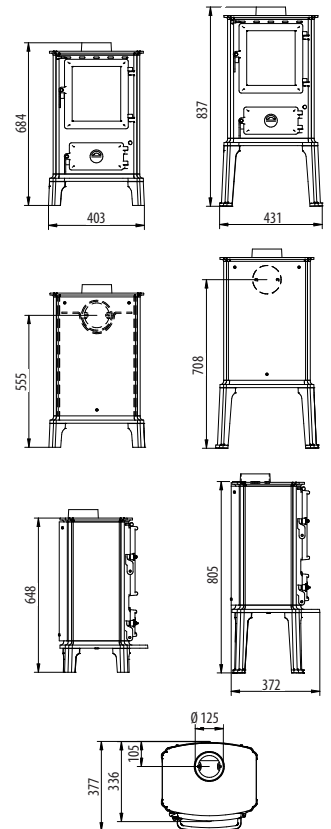

Made in Denmark